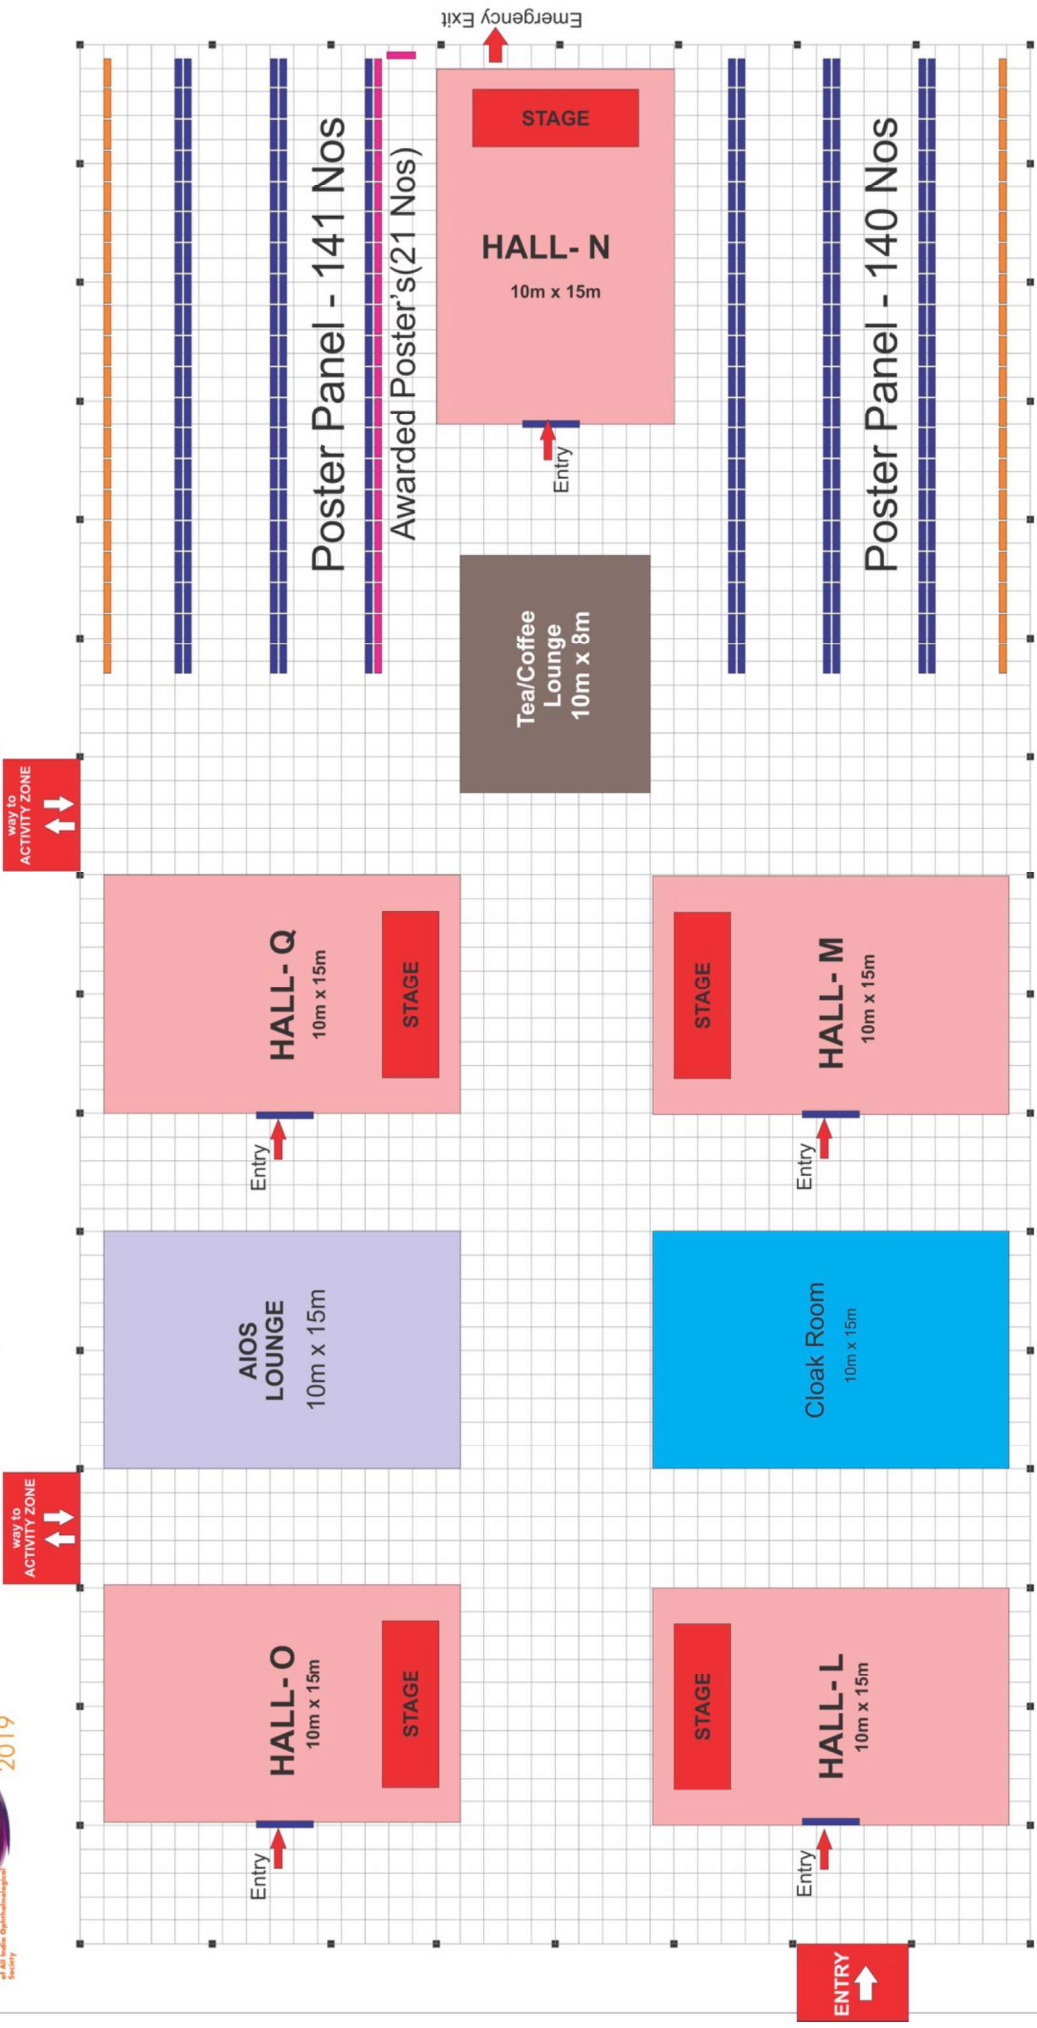

# KEDIA GROUND

## Activity Zone

HANGER -D 40m x 80m